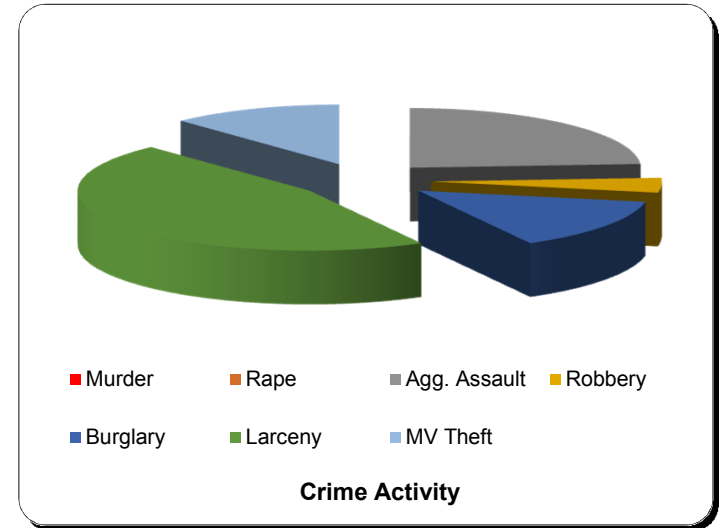

Chelsea Police Department 19 Park Street Chelsea, Massachusetts 02150

CITY WIDE Crime Comparison Statistics

2019 End of Month Summary Statistics **JANUARY**

	Murder	Rape	Aggravated Assault	Robbery	Burglary	Larceny	MV Theft
Jan	0	0	12	2	7	23	6
Feb							
Mar							
Apr							
May							
Jun							
Jul							
Aug							
Sep							
Oct							
Nov							
Dec							
Totals:	0	0	12	2	7	23	6

	Violent Crime	Property Crime	Total Crime	Crime Rate	Crime Rate % Change	Violent Crime Rate	Vio. Crime % Change	Property Crime Rate	Prop Crime % Change	2018		
										Violent Crime	Property Crime	Total Crime
Jan	14	36	50	0.14%		0.04%		0.10%		14	50	64
Feb												
Mar	0	0	0	0.00%	0.00%	0.00%	0.00%	0.00%	0.00%			
Apr												
May												
Jun												
Jul												
Aug												
Sep												
Oct												
Nov												
Dec												
Totals:	14	36	50							14	50	64