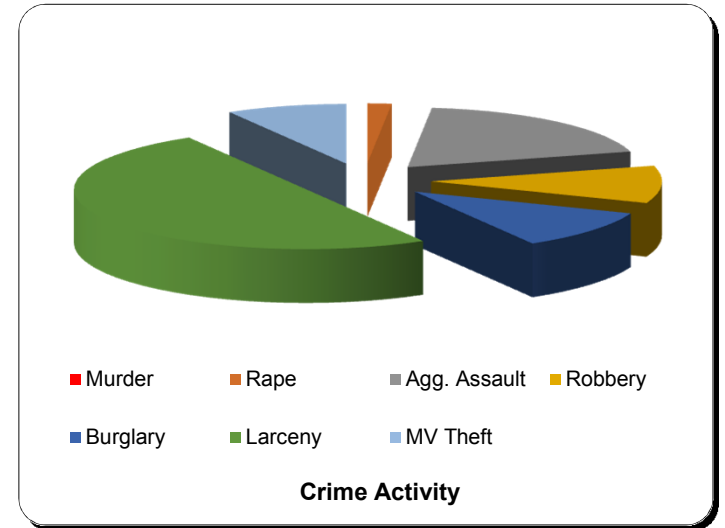

**Chelsea Police Department
19 Park Street
Chelsea, Massachusetts 02150**

CITY WIDE Crime Comparison Statistics

2019 End of Month Summary Statistics ****MARCH****

	Murder	Rape	Aggravated Assault	Robbery	Burglary	Larceny	MV Theft
Jan	0	0	12	2	8	24	6
Feb	0	2	9	8	5	31	6
Mar	0	1	13	8	6	34	3
Apr							
May							
Jun							
Jul							
Aug							
Sep							
Oct							
Nov							
Dec							
Totals:	0	3	34	18	19	89	15

											2018		
	Violent Crime	Property Crime	Total Crime	Crime Rate	Crime Rate % Change	Violent Crime Rate	Vio. Crime % Change	Property Crime Rate	Prop Crime % Change	Violent Crime	Property Crime	Total Crime	
Jan	14	38	52	0.15%		0.04%		0.11%		14	50	64	
Feb	19	42	61	0.17%	0.03%	0.05%	0.01%	0.12%	0.01%	18	42	60	
Mar	22	43	65	0.18%	0.01%	0.06%	0.01%	0.12%	0.00%	20	48	68	
Apr													
May													
Jun													
Jul													
Aug													
Sep													
Oct													
Nov													
Dec													
Totals:	55	123	178							52	140	192	