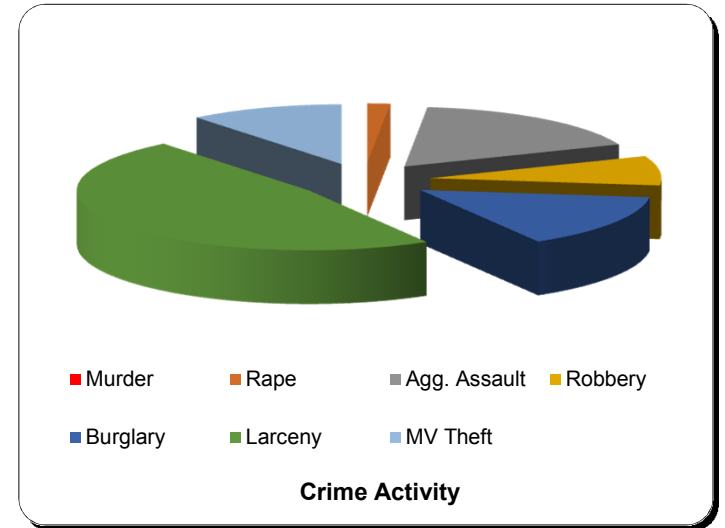

Chelsea Police Department
19 Park Street
Chelsea, Massachusetts 02150

CITY WIDE Crime Comparison Statistics

2019 End of Month Summary Statistics **JULY**

	Murder	Rape	Aggravated Assault	Robbery	Burglary	Larceny	MV Theft
Jan	0	0	12	2	8	24	6
Feb	0	1	10	8	5	33	6
Mar	0	1	14	8	8	35	4
Apr	0	1	14	3	13	20	9
May	0	0	9	7	13	37	12
Jun	0	2	11	3	14	44	6
Jul	0	3	17	9	12	46	11
Aug							
Sep							
Oct							
Nov							
Dec							
Totals:	0	8	87	40	73	239	54

											2018		
	Violent Crime	Property Crime	Total Crime	Crime Rate	Crime Rate % Change	Violent Crime Rate	Vio. Crime % Change	Property Crime Rate	Prop Crime % Change	Violent Crime	Property Crime	Total Crime	
Jan	14	38	52	0.15%		0.04%		0.11%		14	50	64	
Feb	19	44	63	0.18%	0.03%	0.05%	0.01%	0.13%	0.02%	18	42	60	
Mar	23	47	70	0.20%	0.02%	0.07%	0.01%	0.13%	0.01%	20	48	68	
Apr	18	42	60	0.17%	-0.03%	0.05%	-0.01%	0.12%	-0.01%	11	46	57	
May	16	62	78	0.22%	0.05%	0.05%	-0.01%	0.18%	0.06%	31	62	93	
Jun	16	64	80	0.23%	0.01%	0.05%	0.00%	0.18%	0.01%	17	48	65	
Jul	29	69	98	0.28%	0.05%	0.08%	0.04%	0.20%	0.01%	23	48	71	
Aug										20	56	76	
Sep													
Oct													
Nov													
Dec													
Totals:	135	366	501							154	400	554	